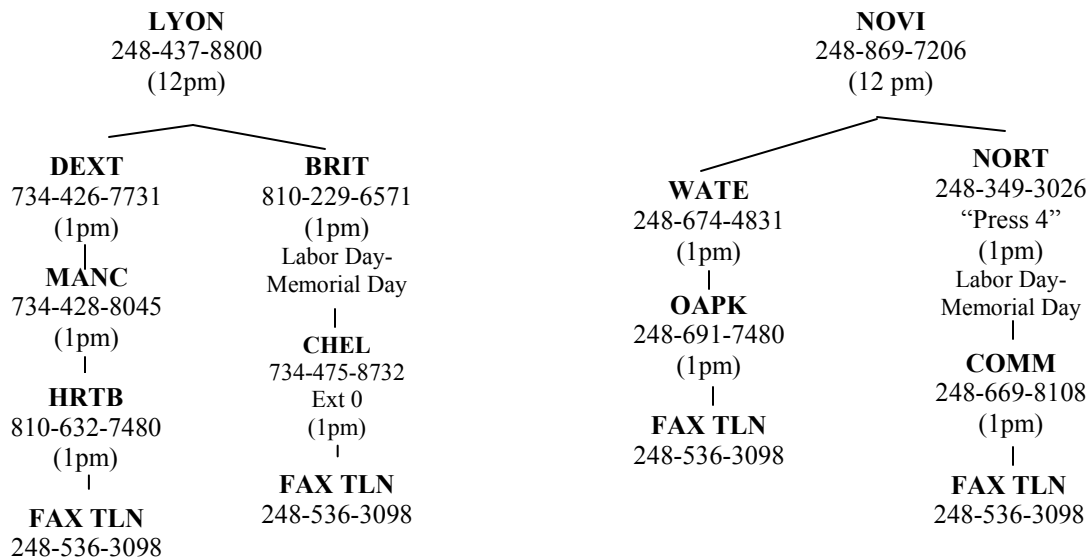

The Library Network Calling Tree
SUNDAYS ONLY

WAN libraries:
BALD-248-647-1700
BLOO-248-642-5800
CANT-734-397-0999
DEAR-313-943-2330
DBRY-313-943-4091
DESP-313-943-4096
FMHL/FMTN-248-553-0300
GRPT-313-343-2074
GRPK-313-343-2071
GPWD-313-343-2072
HOWE-517-546-0720
IDPN-248-625-2212
NTFD-734-449-0066
ORIO 248-693-3004
PMTH-734-453-0750
ROHL-248-656-2900
RTWP-248-542-9205
STFD 248-796-4200
WTLD 734-326-6123
YPSI-734-482-4110

*****PLEASE USE THIS CALLING TREE ON SUNDAYS ONLY. IF THE LIBRARY YOU ARE RESPONSIBLE FOR CALLING IS CLOSED ON A PARTICULAR SUNDAY, PLEASE CALL THE NEXT LIBRARY ON YOUR BRANCH.*****

Updated 5/17/16