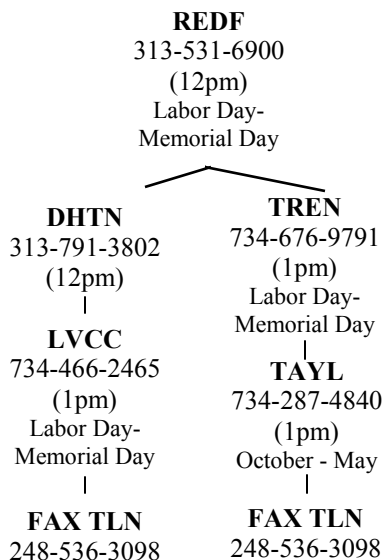

The Library Network Calling Tree
SUNDAYS ONLY

WAN libraries:
BALD-248-647-1700
BLOO-248-642-5800
CANT-734-397-0999
DEAR-313-943-2330
DBRY-313-943-4091
DESP-313-943-4096
FMHL/FMTN-248-553-0300
GRPT-313-343-2074
GRPK-313-343-2071
GPWD-313-343-2072
HOWE-517-546-0720
IDPN-248-625-2212
NTFD-734-449-0066
ORIO 248-693-3004
PMTH-734-453-0750
ROHL-248-656-2900
RTWP-248-542-9205
STFD 248-796-4200
WTLD 734-326-6123
YPSI-734-482-4110

*****PLEASE USE THIS CALLING TREE ON SUNDAYS ONLY. IF THE LIBRARY YOU ARE RESPONSIBLE FOR CALLING IS CLOSED ON A PARTICULAR SUNDAY, PLEASE CALL THE NEXT LIBRARY ON YOUR BRANCH.*****

Updated 5/17/16