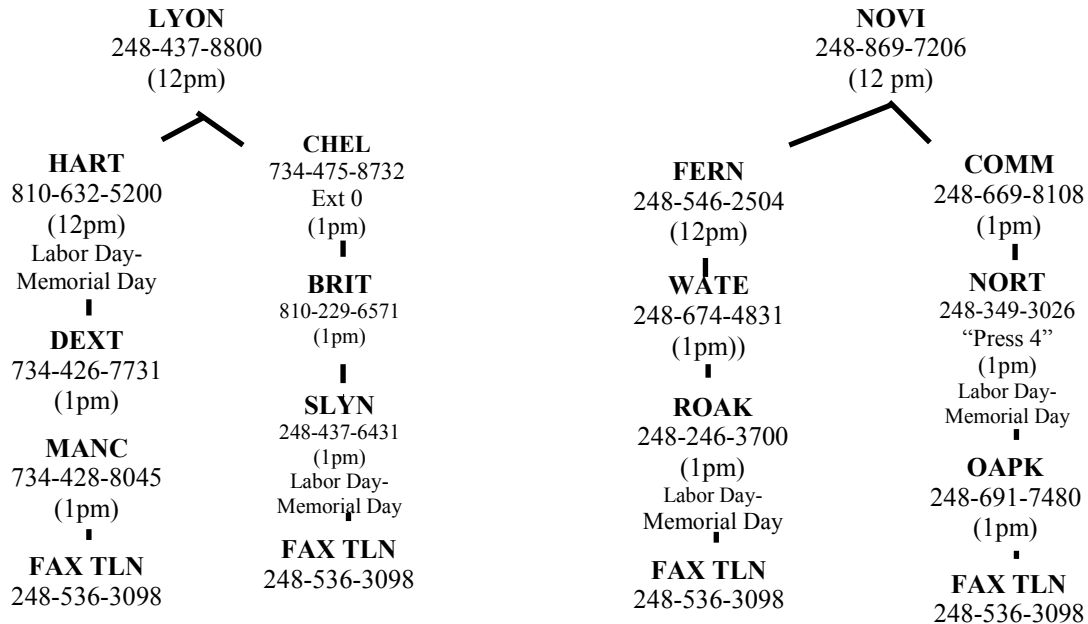

The Library Network Calling Tree
SUNDAYS ONLY

WAN libraries:
BALD-248-647-1700
BLOO-248-642-5800
CANT-734-397-0999
DEAR-313-943-2330
DBRY-313-943-4091
DESP-313-943-4096
FMHL/FMTN-248-553-0300
GRPT-313-343-2074
GRPK-313-343-2071
GPWD-313-343-2072
HOWE-517-546-0720
IDPN-248-625-2212
NTFD-734-449-0066
ORIO 248-693-3004
PMTH-734-453-0750
ROHL-248-656-2900
RTWP-248-542-9205
STFD 248-796-4200
WTLD 734-326-6123
YPSI-734-482-4110

*****PLEASE USE THIS CALLING TREE ON SUNDAYS ONLY. IF THE LIBRARY YOU ARE RESPONSIBLE FOR CALLING IS CLOSED ON A PARTICULAR SUNDAY, PLEASE CALL THE NEXT LIBRARY ON YOUR BRANCH.*****