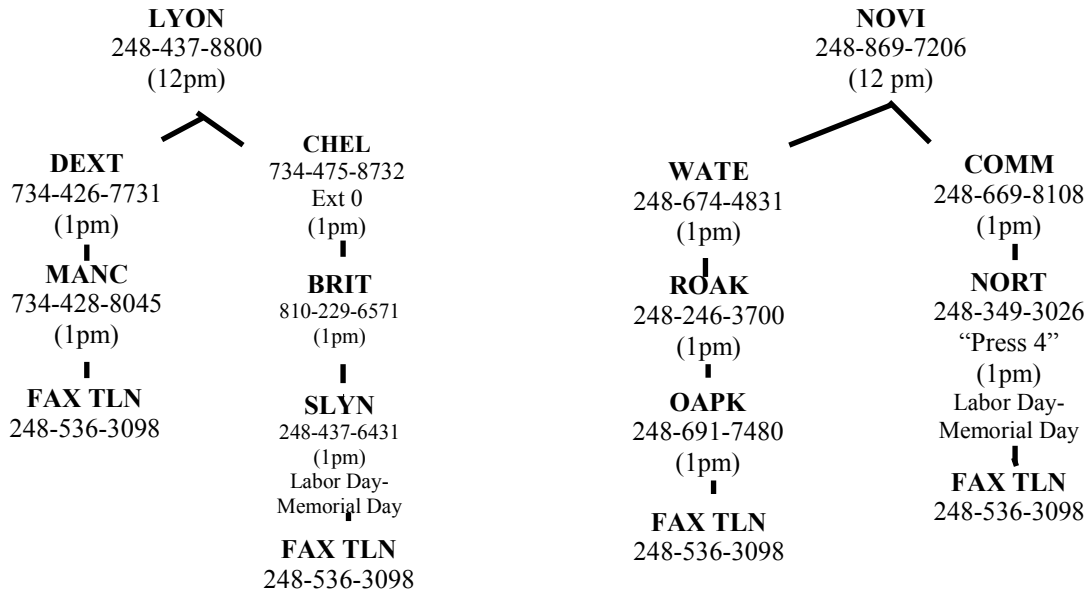

The Library Network Calling Tree  
**SUNDAYS ONLY**

- WAN libraries:**
- BALD**-248-647-1700
  - BLOO**-248-642-5800
  - CANT**-734-397-0999
  - DEAR**-313-943-2330
  - DBRY**-313-943-4091
  - DESP**-313-943-4096
  - FMHL/FMTN**-248-553-0300
  - GRPT**-313-343-2074
  - GRPK**-313-343-2071
  - GPWD**-313-343-2072
  - HOWE**-517-546-0720
  - IDPN**-248-625-2212
  - NTFD**-734-449-0066
  - ORIO** 248-693-3004
  - PMTH**-734-453-0750
  - ROHL**-248-656-2900
  - RTWP**-248-542-9205
  - STFD** 248-796-4200
  - WTLD** 734-326-6123
  - YPSI**-734-482-4110

**\*\*\*PLEASE USE THIS CALLING TREE ON SUNDAYS ONLY. IF THE LIBRARY YOU ARE RESPONSIBLE FOR CALLING IS CLOSED ON A PARTICULAR SUNDAY, PLEASE CALL THE NEXT LIBRARY ON YOUR BRANCH.\*\*\***