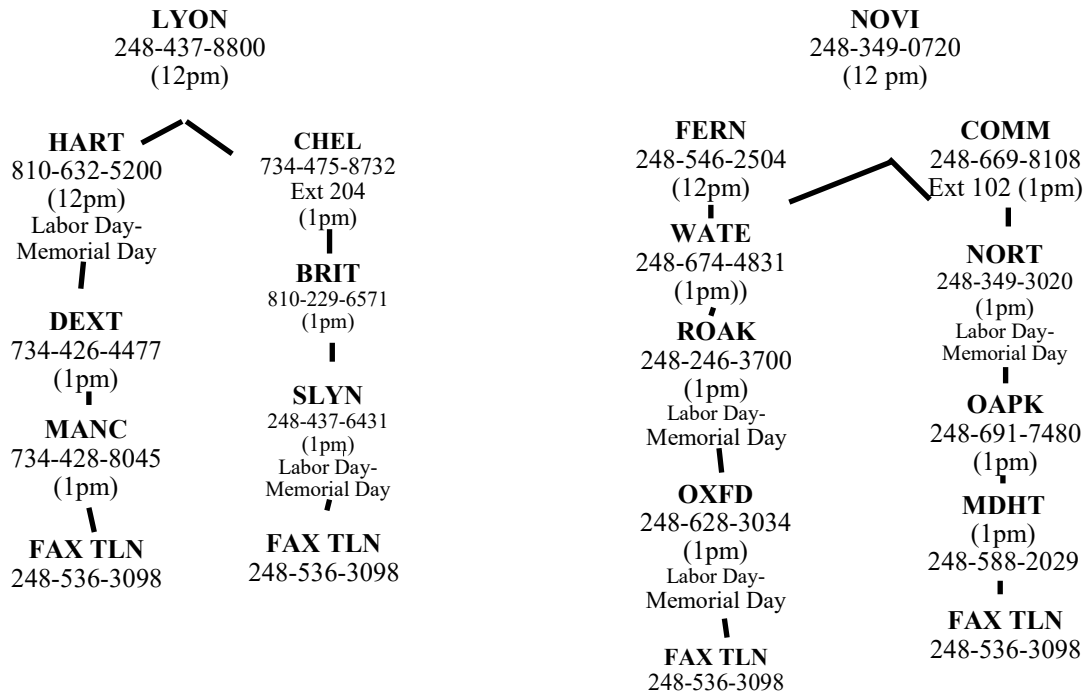

The Library Network Calling Tree
SUNDAYS ONLY

- WAN libraries:**
- BALD**-248-647-1700
 - BLOO**-248-642-5800
 - CANT**-734-397-0999
 - DEAR**-313-943-2330
 - DBRY**-313-943-4091
 - DESP**-313-943-4096
 - FMHL/FMTN**-248-553-0300
 - GRPT**-313-343-2074
 - GRPK**-313-343-2071
 - GPWD**-313-343-2072
 - HAMB**-810-231-1771
 - HOWE**-517-546-0720
 - IDPN**-248-625-2212
 - NTFD**-734-449-0066
 - ORIO** 248-693-3004
 - PMTH**-734-453-0750
 - ROHL**-248-656-2900
 - RTWP**-248-542-9205
 - STFD** 248-796-4200
 - WTLD** 734-326-6123
 - YPSI**-734-482-4110

PLEASE USE THIS CALLING TREE ON SUNDAYS ONLY. IF THE LIBRARY YOU ARE RESPONSIBLE FOR CALLING IS CLOSED ON A PARTICULAR SUNDAY, PLEASE CALL THE NEXT LIBRARY ON YOUR BRANCH.

Updated 8/2/19