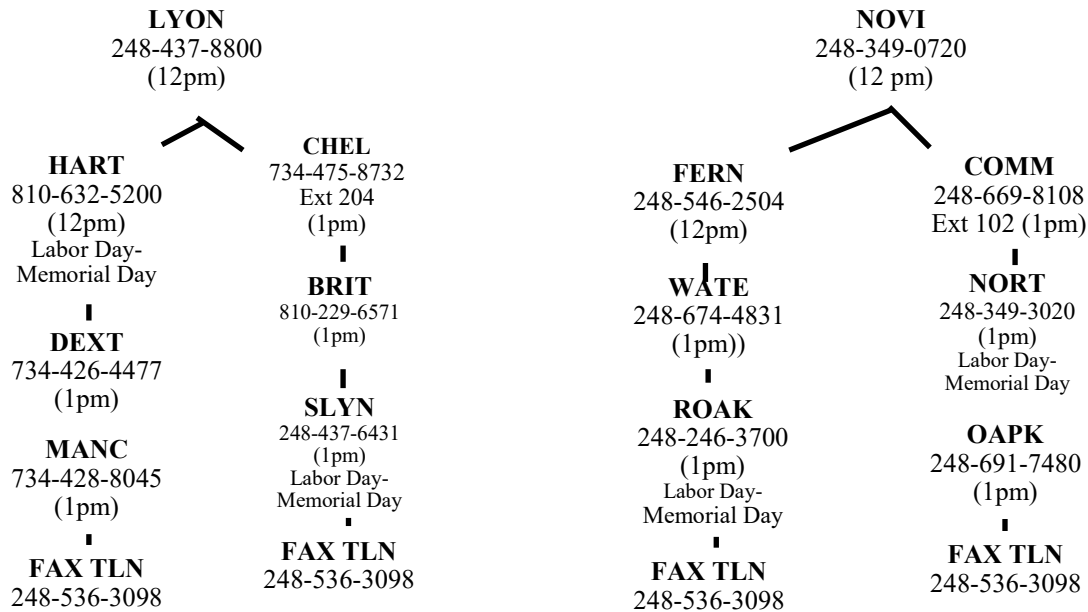

The Library Network Calling Tree
SUNDAYS ONLY

- WAN libraries:**
- BALD**-248-647-1700
 - BLOO**-248-642-5800
 - CANT**-734-397-0999
 - DEAR**-313-943-2330
 - DBRY**-313-943-4091
 - DESP**-313-943-4096
 - FMHL/FMTN**-248-553-0300
 - GRPT**-313-343-2074
 - GRPK**-313-343-2071
 - GPWD**-313-343-2072
 - HAMB**-810-231-1771
 - HOWE**-517-546-0720
 - IDPN**-248-625-2212
 - NTFD**-734-449-0066
 - ORIO** 248-693-3004
 - PMTH**-734-453-0750
 - ROHL**-248-656-2900
 - RTWP**-248-542-9205
 - STFD** 248-796-4200
 - WTLD** 734-326-6123
 - YPSI**-734-482-4110

*****PLEASE USE THIS CALLING TREE ON SUNDAYS ONLY. IF THE LIBRARY YOU ARE RESPONSIBLE FOR CALLING IS CLOSED ON A PARTICULAR SUNDAY, PLEASE CALL THE NEXT LIBRARY ON YOUR BRANCH.*****