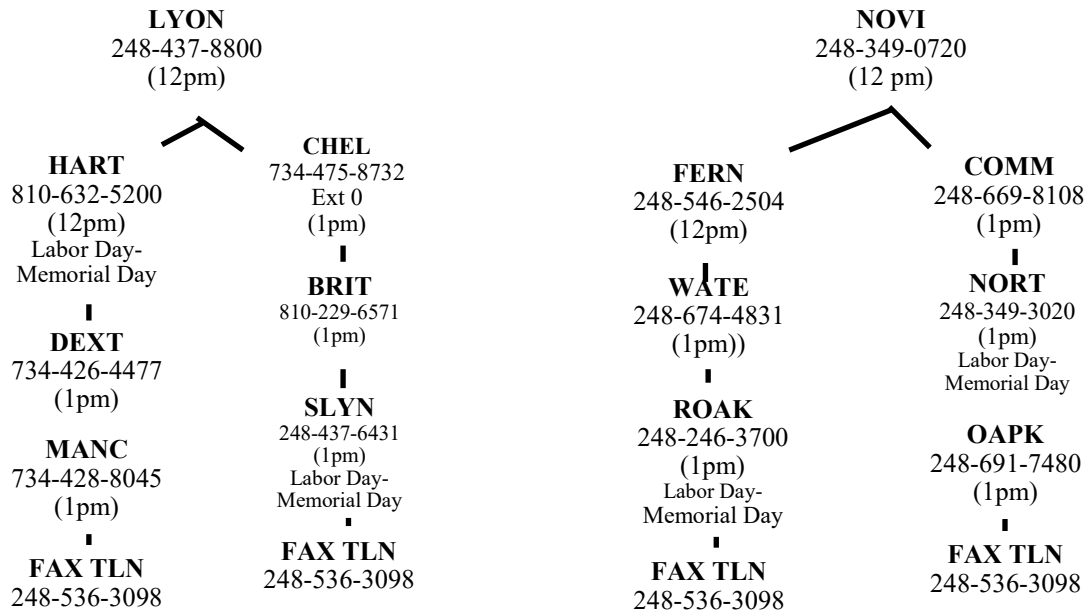

The Library Network Calling Tree
SUNDAYS ONLY

WAN libraries:
BALD-248-647-1700
BLOO-248-642-5800
CANT-734-397-0999
DEAR-313-943-2330
DBRY-313-943-4091
DESP-313-943-4096
FMHL/FMTN-248-553-0300
GRPT-313-343-2074
GRPK-313-343-2071
GPWD-313-343-2072
HAMB-810-231-1771
HOWE-517-546-0720
IDPN-248-625-2212
NTFD-734-449-0066
ORIO 248-693-3004
PMTH-734-453-0750
ROHL-248-656-2900
RTWP-248-542-9205
STFD 248-796-4200
WTLD 734-326-6123
YPSI-734-482-4110

*****PLEASE USE THIS CALLING TREE ON SUNDAYS ONLY. IF THE LIBRARY YOU ARE RESPONSIBLE FOR CALLING IS CLOSED ON A PARTICULAR SUNDAY, PLEASE CALL THE NEXT LIBRARY ON YOUR BRANCH.*****

Updated 9/7/18