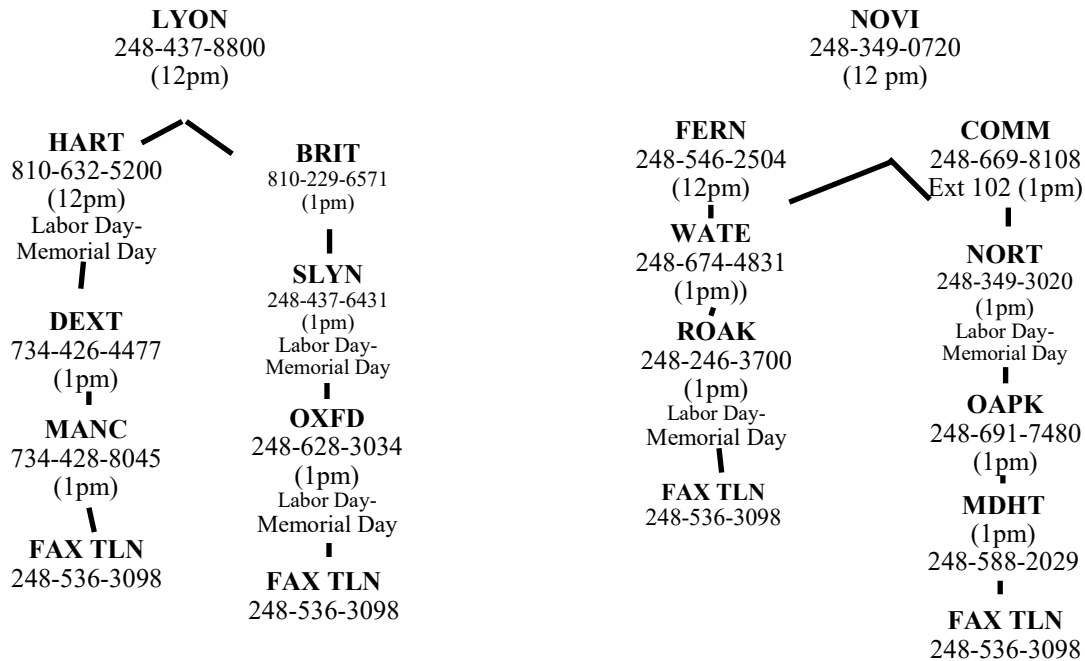

The Library Network Calling Tree  
**SUNDAYS ONLY**

---

- WAN libraries:**
- BALD**-248-647-1700
  - BLOO**-248-642-5800
  - CANT**-734-397-0999
  - DEAR**-313-943-2330
  - DBRY**-313-943-4091
  - DESP**-313-943-4096
  - FMHL/FMTN**-248-553-0300
  - GRPT**-313-343-2074
  - GRPK**-313-343-2071
  - GPWD**-313-343-2072
  - HAMB**-810-231-1771
  - HOWE**-517-546-0720
  - IDPN**-248-625-2212
  - NTFD**-734-449-0066
  - ORIO** 248-693-3004
  - PMTH**-734-453-0750
  - ROHL**-248-656-2900
  - RTWP**-248-542-9205
  - STFD** 248-796-4200
  - WTLD** 734-326-6123
  - YPSI**-734-482-4110

\*\*\*PLEASE USE THIS CALLING TREE ON SUNDAYS ONLY. IF THE LIBRARY YOU ARE RESPONSIBLE FOR CALLING IS CLOSED ON A PARTICULAR SUNDAY, PLEASE CALL THE NEXT LIBRARY ON YOUR BRANCH.\*\*\*

Updated 7/15/20